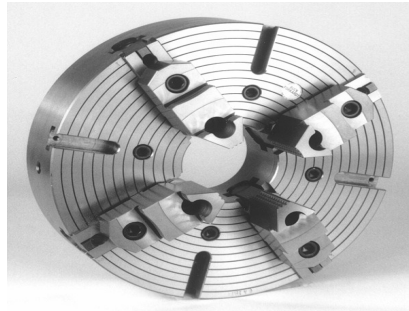

It's Just Like a Buck...

*Only BUCK CHUCK COMPANY manufactures the ORIGINAL Buck Chuck.
We set the benchmark that others have tried to emulate,
but no one can duplicate!*

INVENTORY REDUCTION SALE!

HEAVY DUTY OIL FIELD CHUCKS— LARGE BORE Forged Steel Body

24" 3 Jaw Scroll Chuck 10.5" Thru Hole 2 Pc ~~\$5,400~~ **\$4,800**

24" 4 Jaw Independent Chuck 10.5" Thru Hole 2 Pc Jaw.
Direct Mount to A2-15 ~~\$2,400~~ **\$2,160**

Offer may end without notice— special pricing based on in-stock items only.